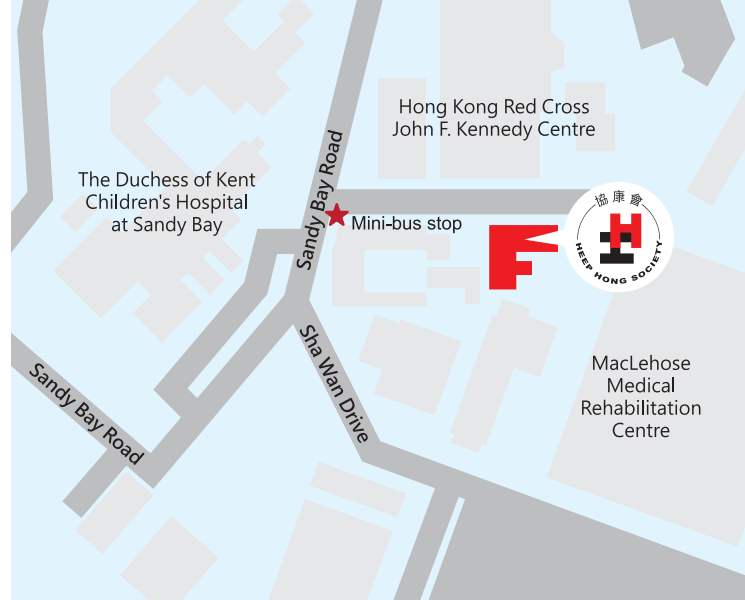

Admission fee

- HK$50 per hour
- HK$100 per session (2.5hours)
- Packages: HK$450 for 5 tickets
  HK$800 for 10 tickets
  HK$1,400 for 20 tickets

Membership fee (per family)

- One-year membership: HK$50
- Three-year membership: HK$100
- Life membership: HK$500
- Members can enjoy free admission in their birthday month (Each family is eligible for free admission once per year; two people are eligible for each free admission)

Contact us

Tel: +852 3158 8333 or +852 3158 8368

Fax: +852 3158 8353

Address: 7/F, 19 Sandy Bay Road, Pokfulam, Hong Kong

E-mail: sbsp@heephong.org

Website: www.heephong.org

Facebook: www.facebook.com/heephong

More information